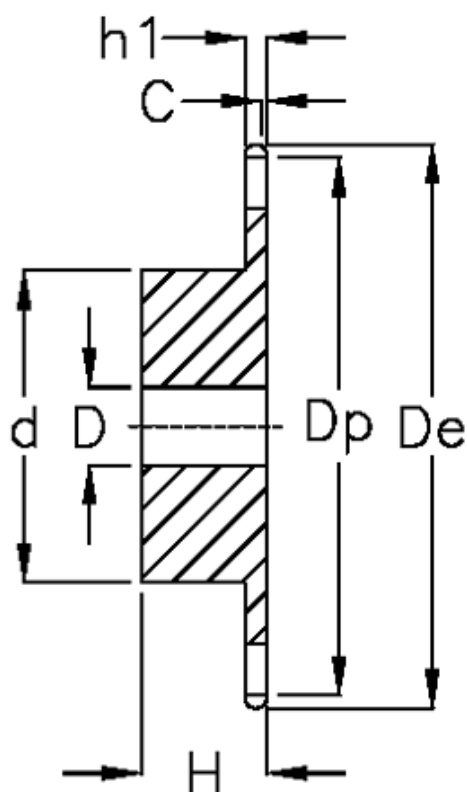

Article number: 616081003024

Description: Sprocket 06 B-1 Z=24 simplex  
predrilled, Rustfast

## Measures

C = 1  
d = 54  
D = 12±0,5

De = 77  
Dp = 72.97

For chain size = 3/8" x 7/32"

For chain type = 06 B-1

H = 28

h1 = 5.2

Number of teeth = 24